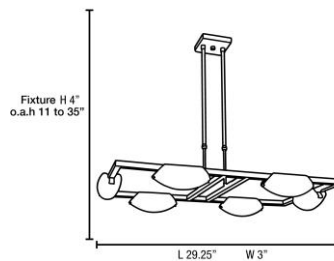

FIXTURE	BACKPLATE / CANOPY
Length: 19"	Length 5.5"
Width: 29.25"	Width: 5.5"
Diameter	Diameter:
Height: 4"	Height: 0.5"
Extension:	
Overall Height: 6-35"	

TECHNICAL SPECIFICATIONS

SPECIFICATIONS

Frame Material: Metal
Diffuser Material: Glass
Lamping Type: SSL (Dedicated LED) Jbox: Standard
Lamping Base: SSL Lamp Wattage: 8 W
Lamp Quantity: 6 Total Wattage: 48 W
Voltage: 120v Lamps Included: Yes

Additional Notes:

Telescopic rods and 6-inch standard rods included; 10 feet of cord included; Sloped ceiling adapter included

Project Name: _____

Location: _____

Type: _____

Quantity: _____

Notes: _____

LINE DRAWING

IES FILE

In addition to Access Lighting's purchase and warranty terms and conditions, by signing below or placing an order, you agree that you are authorized to bind the entity placing any order and acknowledge the following: All of sizes and measurements are approximate and all images are for illustrative purposes only. In the event of an inconsistency, the "Product Measurements" section controls. There also may be slight differences in the colors and designs compared to the displayed and printed images.